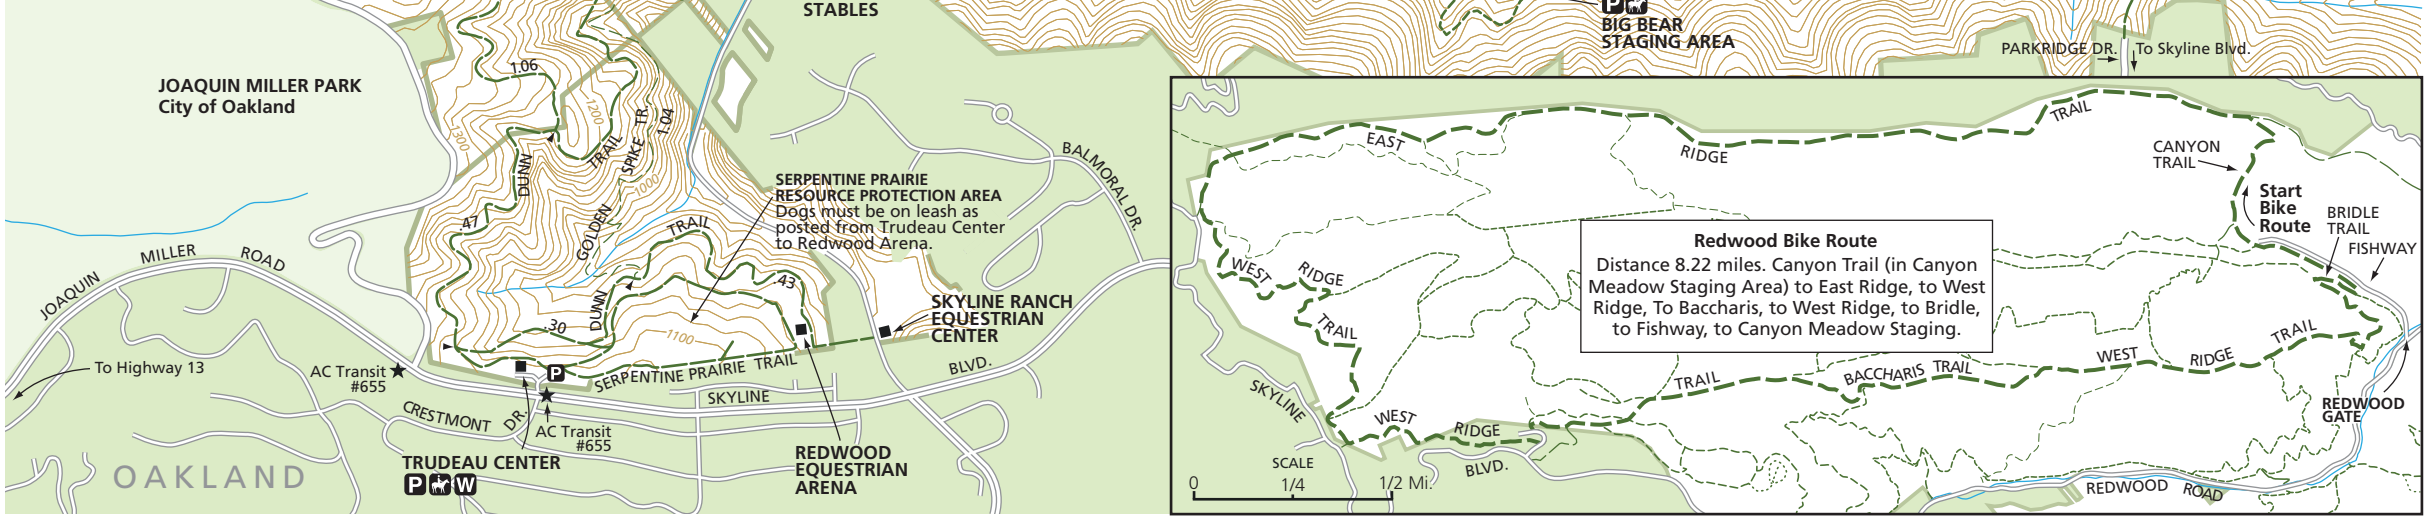

NO BIKES BEYOND TRAIL'S END

HORSE TRAILER PARKING AT:
 • WAYSIDE OVERFLOW LOT.
 • MACDONALD GATE.
 • BIG BEAR STAGING AREA.
 • 11500 SKYLINE BLVD.
BUS PARKING AT:
 • WAYSIDE OVERFLOW LOT.

HORSES NOT ALLOWED:
 • ON STREAM TRAIL BETWEEN CANYON MEADOW STAGING AREA AND TRAIL'S END.
 • AT PICNIC AREAS EXCEPT TRAIL'S END, ACCESSIBLE VIA BRIDLE TRAIL FROM WAYSIDE OVERFLOW PARKING AREA.

LEGEND

- | | | | |
|--|--|--|-----------------------|
| | Hikers, Horses & Bicycles (Bicycles Not Permitted Elsewhere) | | Restroom |
| | Short-Loop Trail, Easy | | Disabled Accessible |
| | Hiker, Bicycle portion of Stream Trail | | Information |
| | Hikers & Horses (Fire Road) | | Telephone |
| | Hikers & Horses (Narrow Gauge) | | Drinking Water |
| | Hikers Only | | Picnic |
| | Mileage Between Points | | Reservable Picnic |
| | Skyline National Trail and/or Bay Area Ridge Trail | | Archery |
| | de Anza Historic Trail | | Reservable Group Camp |
| | Paved Road | | Amphitheater |
| | Creek or Stream | | Swimming Pool |
| | Reservoir | | Play Area |
| | Parking | | Peak |
| | Equestrian Parking | | Bus Stop |
| | | | Footbridge |
- North
- 0 1/4 1/2 Mi.
Contour Interval 20 feet

Rev. 6/13

Redwood Bike Route
Distance 8.22 miles. Canyon Trail (in Canyon Meadow Staging Area) to East Ridge, to West Ridge, To Baccharis, to West Ridge, to Bridle, to Fishway, to Canyon Meadow Staging.

SERPENTINE PRAIRIE RESOURCE PROTECTION AREA
Dogs must be on leash as posted from Trudeau Center to Redwood Arena.

OAKLAND

TRUDEAU CENTER

REDWOOD EQUESTRIAN ARENA

SCALE 1/4 1/2 Mi.